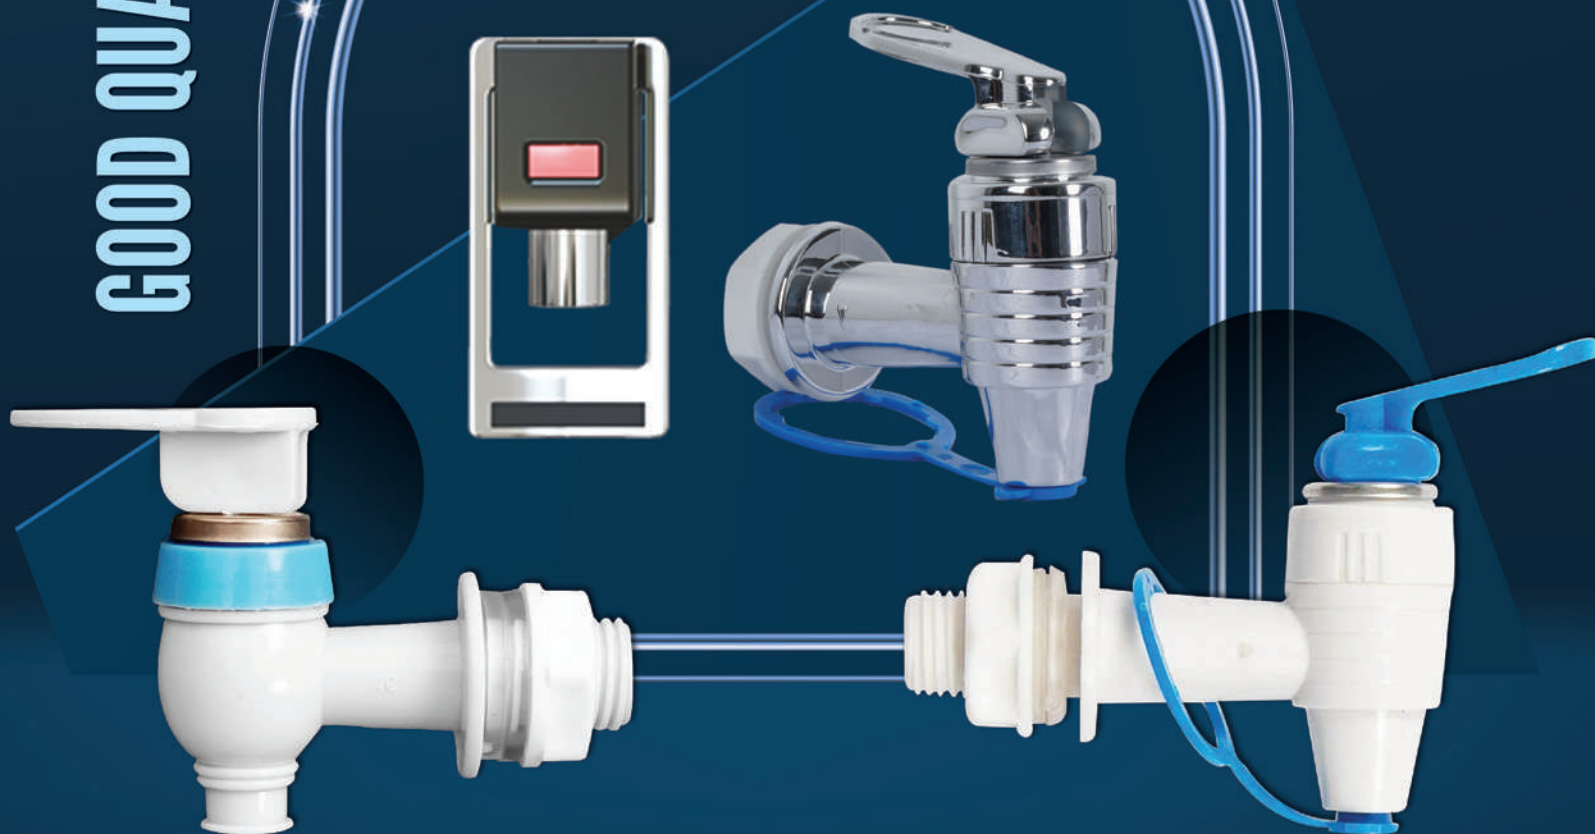

# GAC - CTO

- EASILY REPLACEABLE
- LEAKAGE PROOF
- EXCELLENT CONTROL

**NANSHE**<sup>®</sup>  
शुद्ध जल स्वस्थ जीवन

BRAND BY PARSHWAM FILTRATION

GOOD QUALITY TAPS

**Boda**  
Faucet 博多水龙头

- 24v DC
- Pressure 0-120 PSI
- Compatible with all types of RO